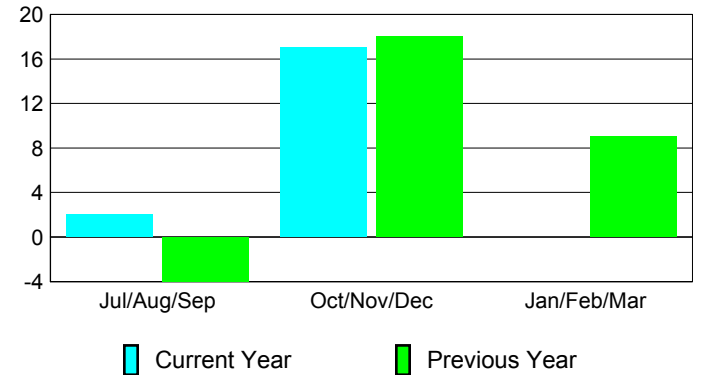

Gender Comparison 2012-2013

Jan/Feb/Mar

Male

Female