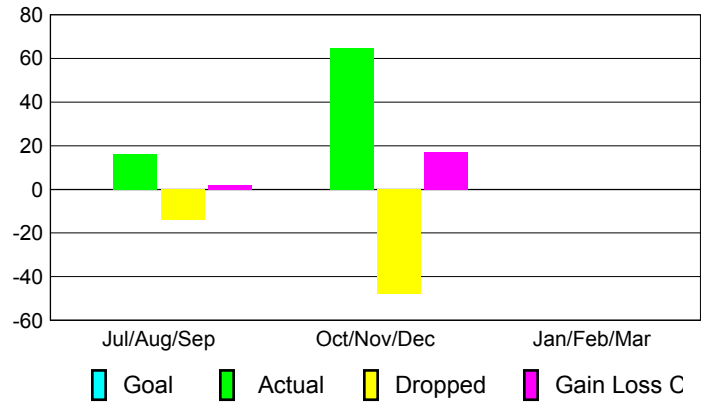

### YTD Status Quo Clubs 2012-2013

Status Quo Clubs Compared to Status Quo Members

## MEMBERSHIP

Membership Results  
2012-2013

Membership  
2011-2012

Month	Net Memb Goal	Actual New Memb	Actual Dropped Memb	Gain/Loss of Memb	Gain/Loss of Memb
Jul/Aug/Sep	0	16	-14	2	-4
Oct/Nov/Dec	0	65	-48	17	18
Jan/Feb/Mar	0				9
<b>Totals</b>	<b>0</b>	<b>81</b>	<b>-62</b>	<b>19</b>	<b>23</b>

### Membership Results 2012-2013

Goal, New, Dropped, Gain/Loss

### Comparison of Membership Gain/Loss

Current Year Compared to the Previous Year