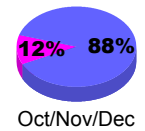

Gender Comparison 2012-2013

Jan/Feb/Mar

Male

Female