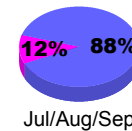

Gender Comparison 2012-2013

Jan/Feb/Mar

Male

Female